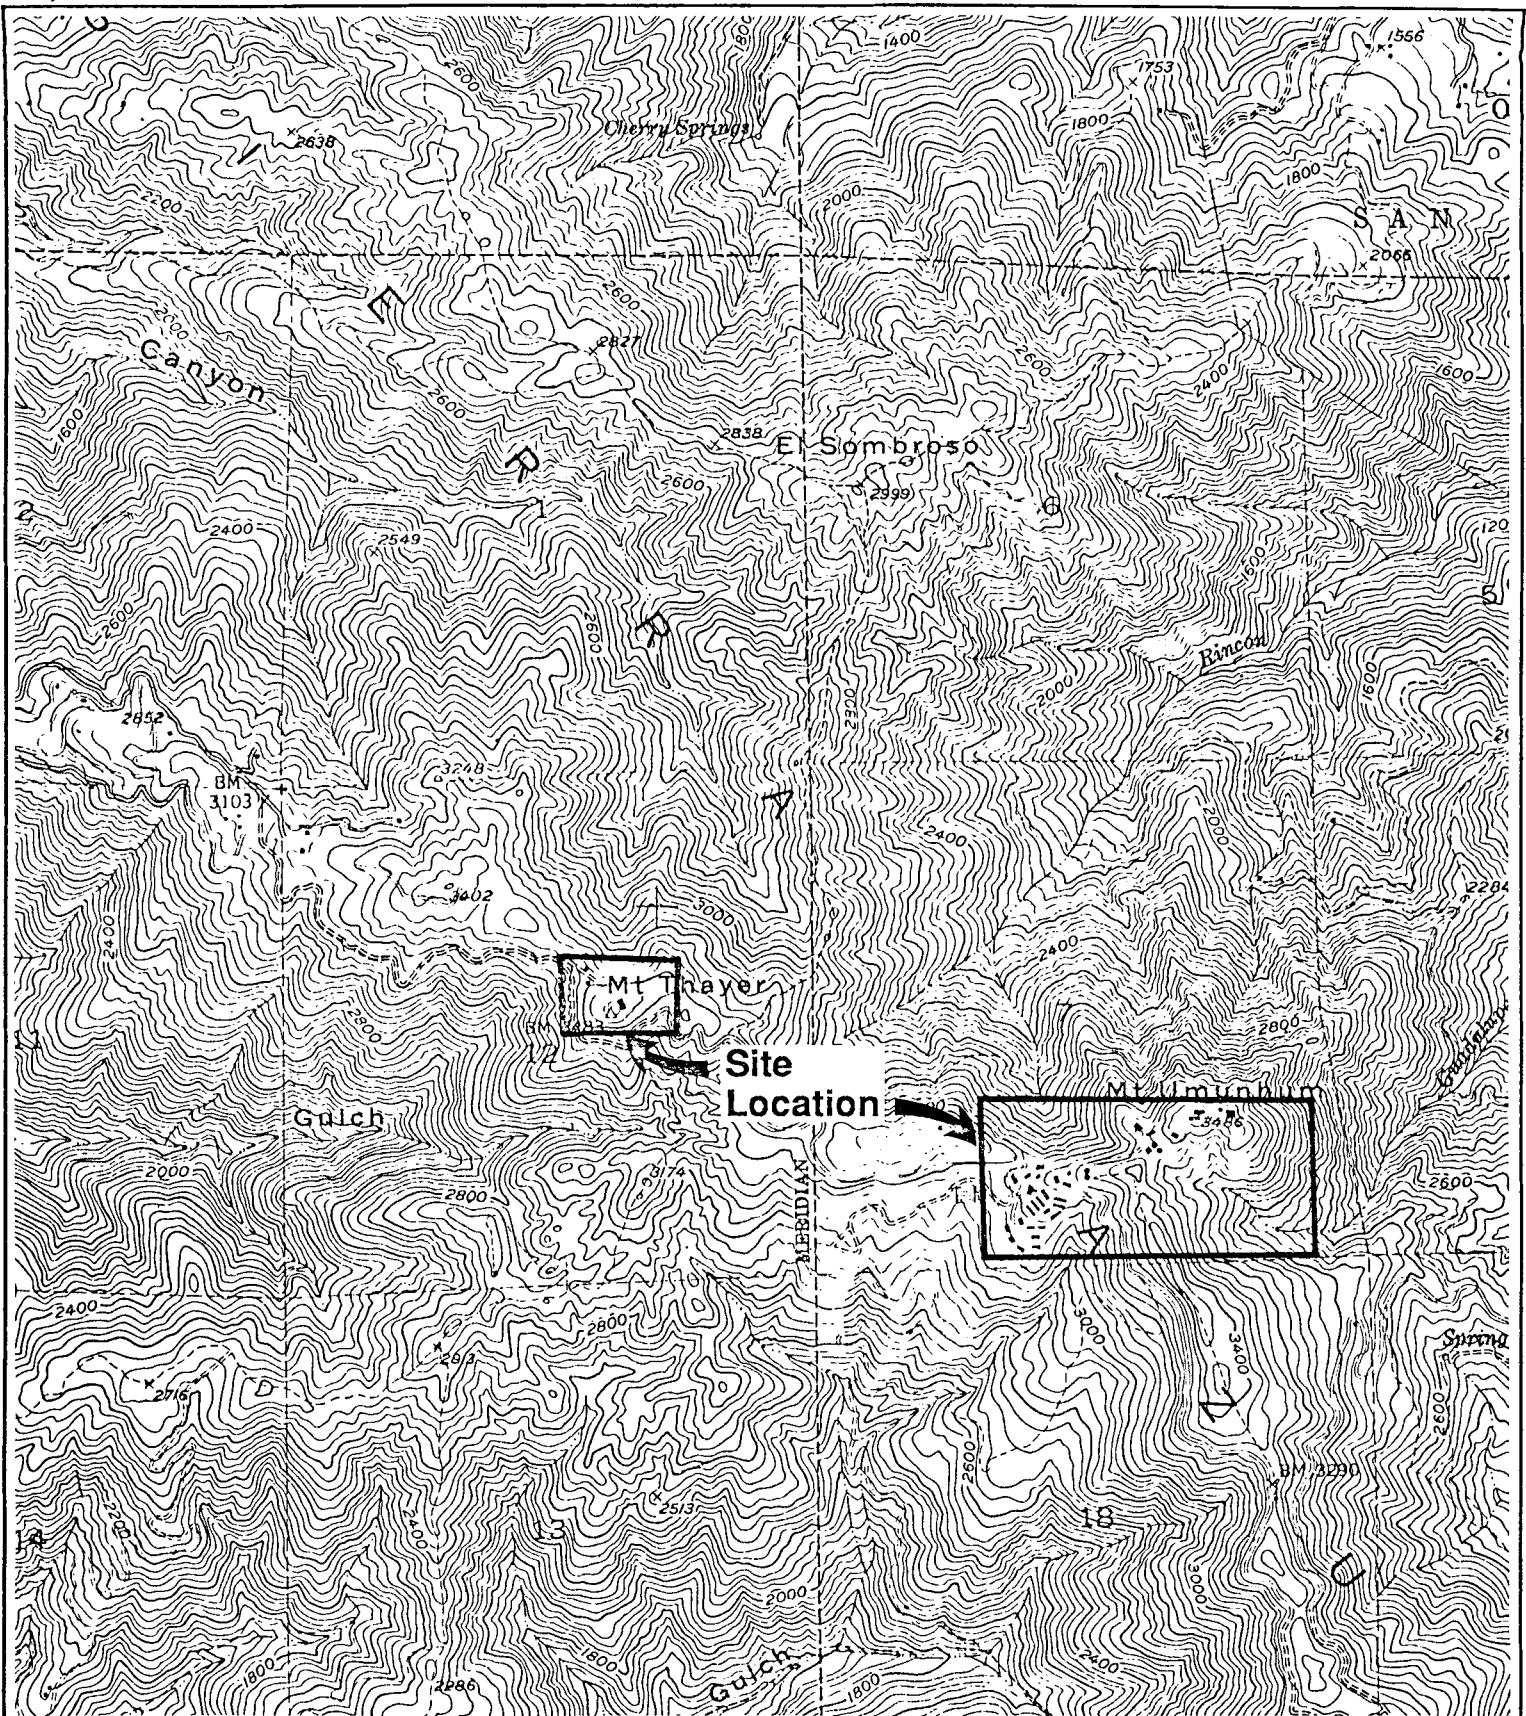

Figure 1

**Location Map
Almaden Air Force Station**

0 5 10 miles

Scale

North

Source: Base map from U.S.G.S. 1:250,000
San Jose CA Quadrangle.

Site No. J09CA099900

Figure 2

Site Map
Almaden Air Force Station

Site No. J09CA099900

Scale

North

Source: Base map from U.S.G.S. 1:24,000
Los Gatos CA Quadrangle.

Figure 3. Location of Fuel Storage Tanks – Operations Area

Figure 4. Location of Fuel Storage Tanks – Cantonment Area

Figure 5. Location of Pad-Mounted Transformers