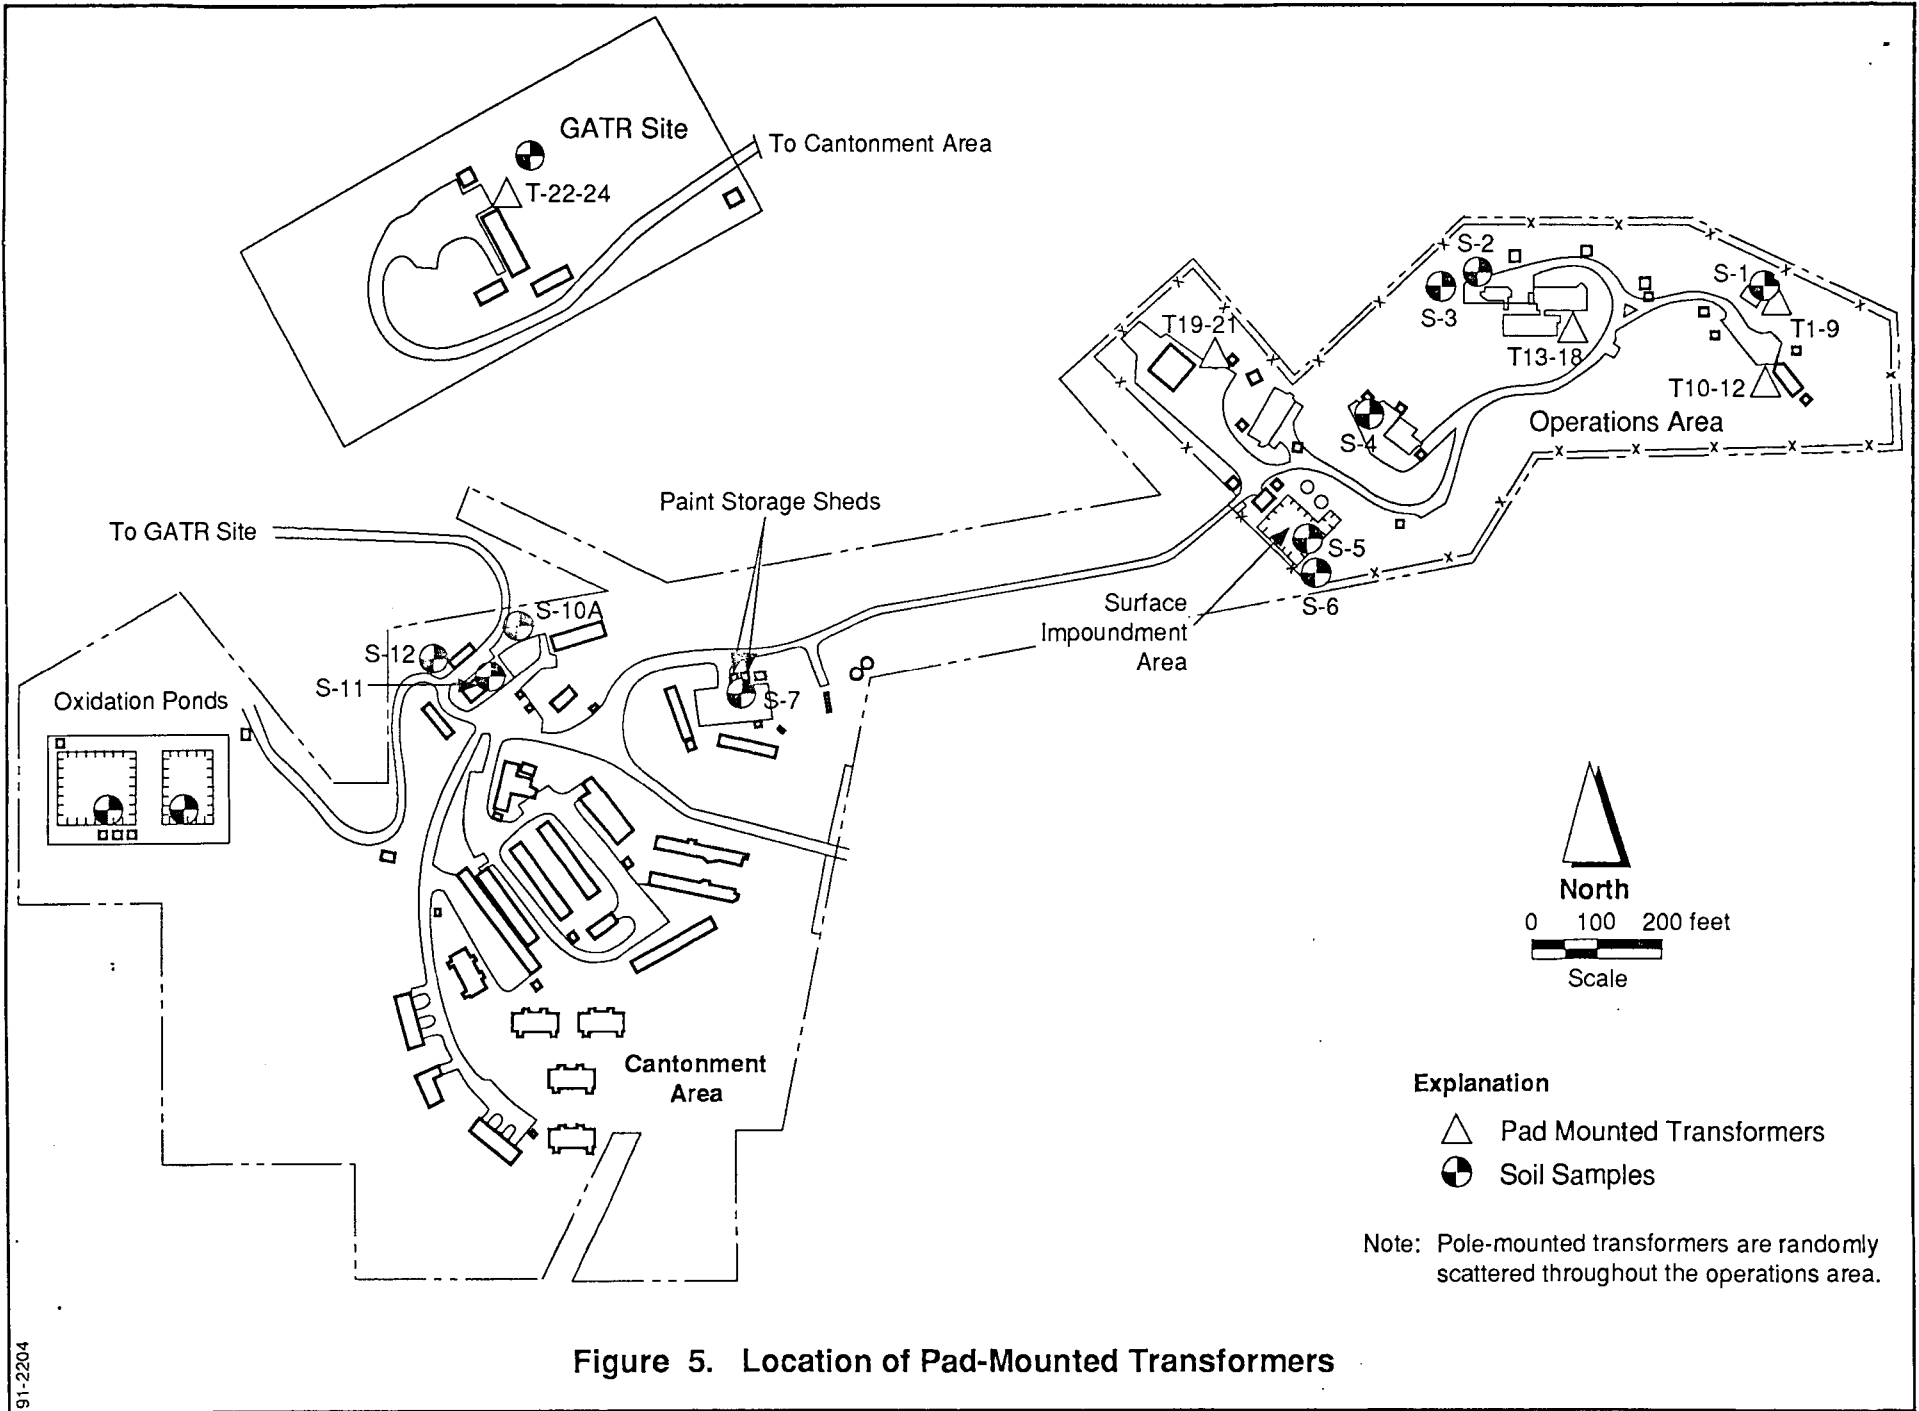

Site Map
Almaden Air Force Station

Site No. J09CA099900

Scale

North

Source: Base map from U.S.G.S. 1:24,000
Los Gatos CA Quadrangle.

Figure 3. Location of Fuel Storage Tanks – Operations Area

Figure 4. Location of Fuel Storage Tanks – Cantonment Area

Figure 5. Location of Pad-Mounted Transformers