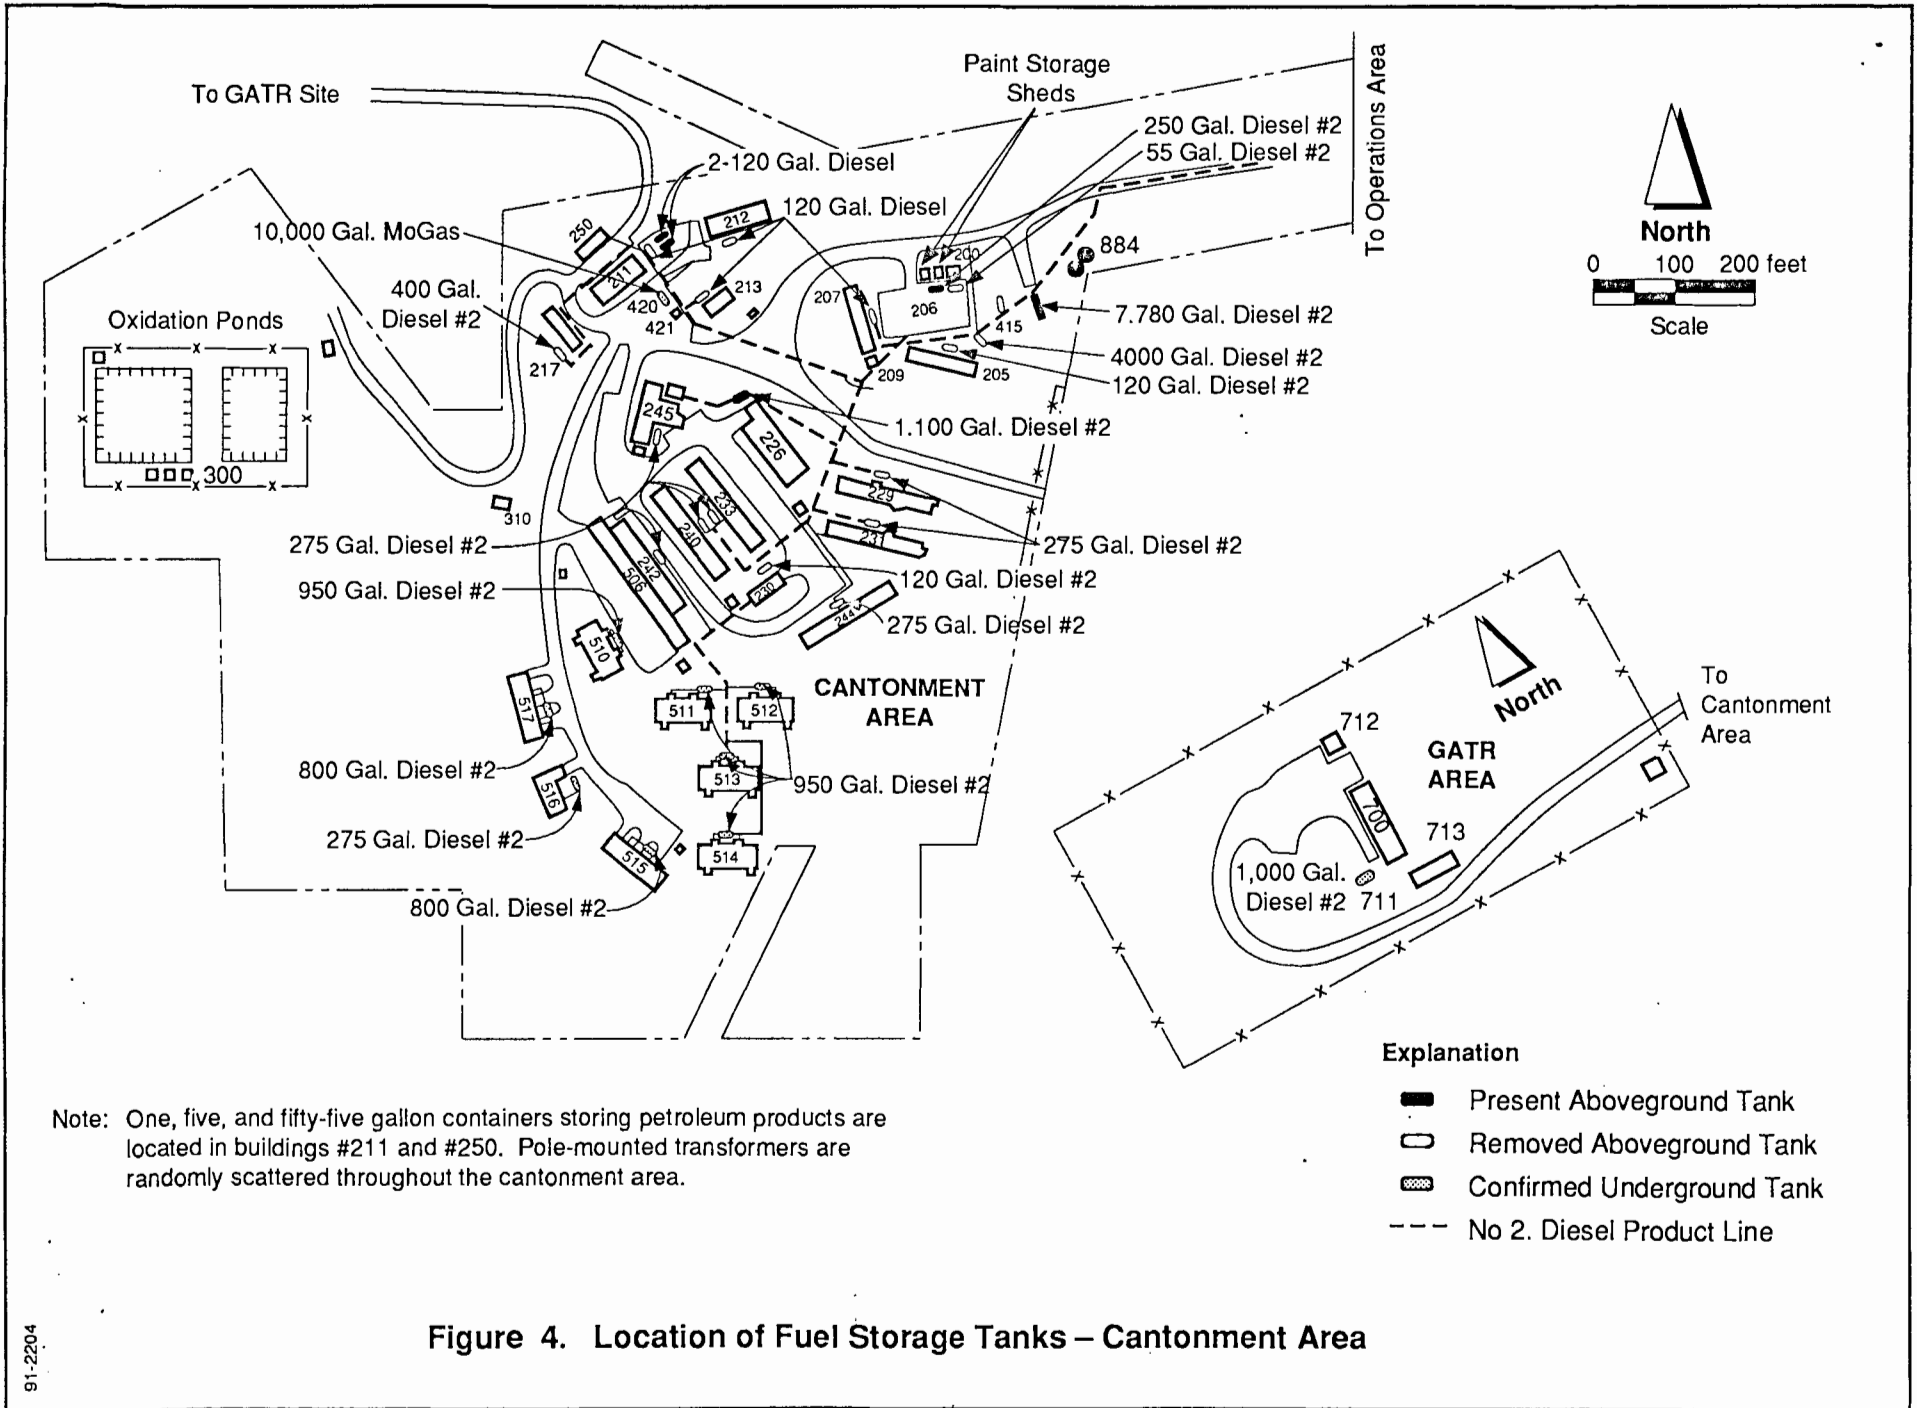

Site Map
Almaden Air Force Station

Site No. J09CA099900

Scale

North

Source: Base map from U.S.G.S. 1:24,000
Los Gatos CA Quadrangle.

Figure 3. Location of Fuel Storage Tanks – Operations Area

Figure 4. Location of Fuel Storage Tanks – Cantonment Area

Figure 5. Location of Pad-Mounted Transformers