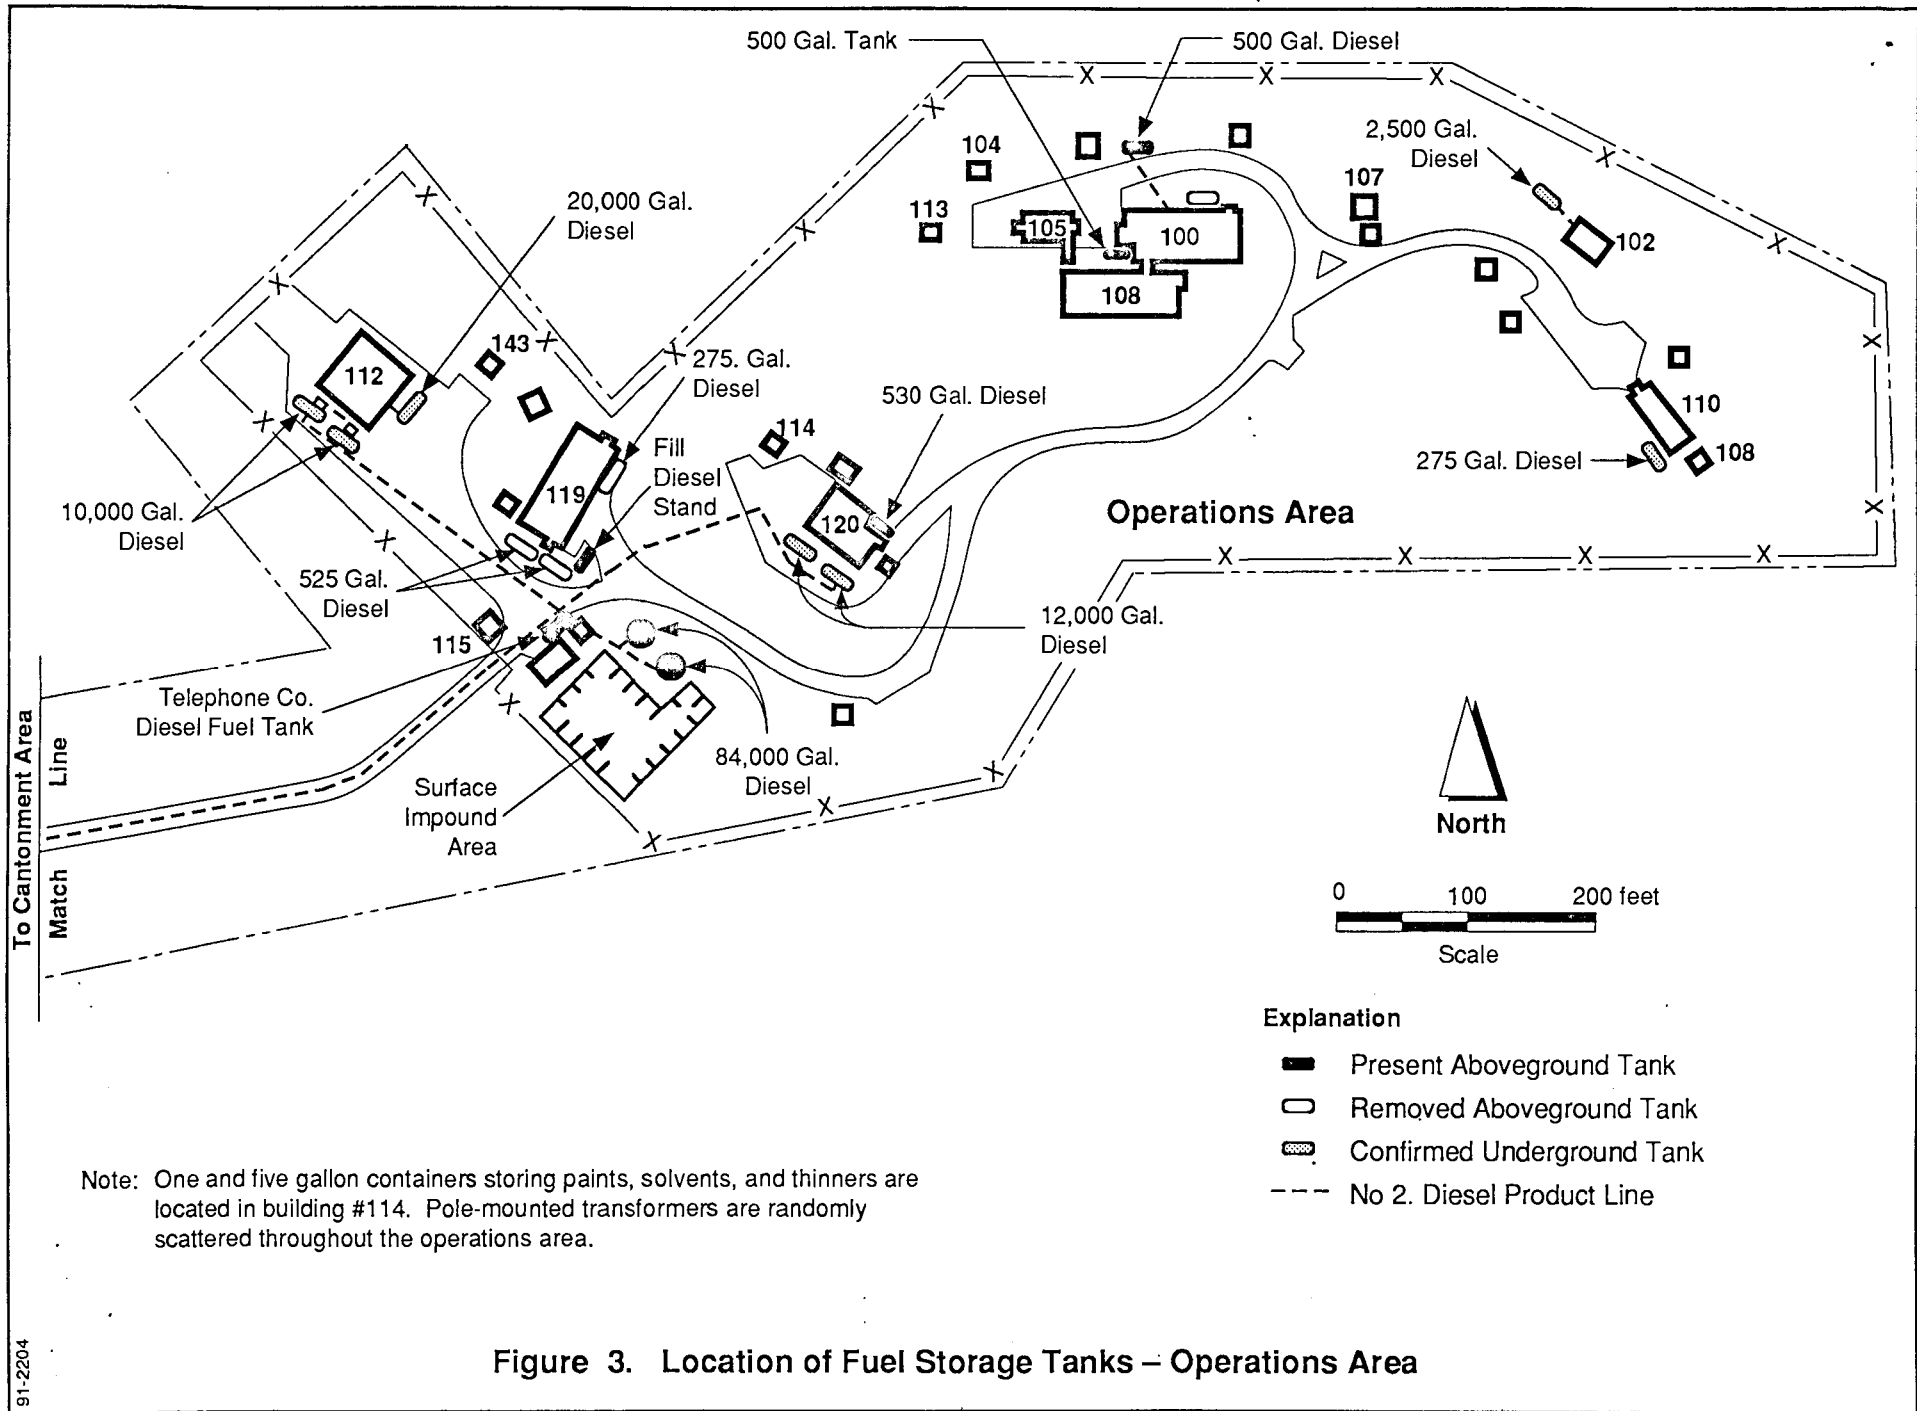

Figure 1

**Location Map
Almaden Air Force Station**

0 5 10 miles

Scale

North

Source: Base map from U.S.G.S. 1:250,000
San Jose CA Quadrangle.

Site No. J09CA099900

Figure 2

Site Map
Almaden Air Force Station

Site No. J09CA099900

Scale

North

Source: Base map from U.S.G.S. 1:24,000
Los Gatos CA Quadrangle.

Figure 3. Location of Fuel Storage Tanks – Operations Area

Figure 4. Location of Fuel Storage Tanks – Cantonment Area

Figure 5. Location of Pad-Mounted Transformers