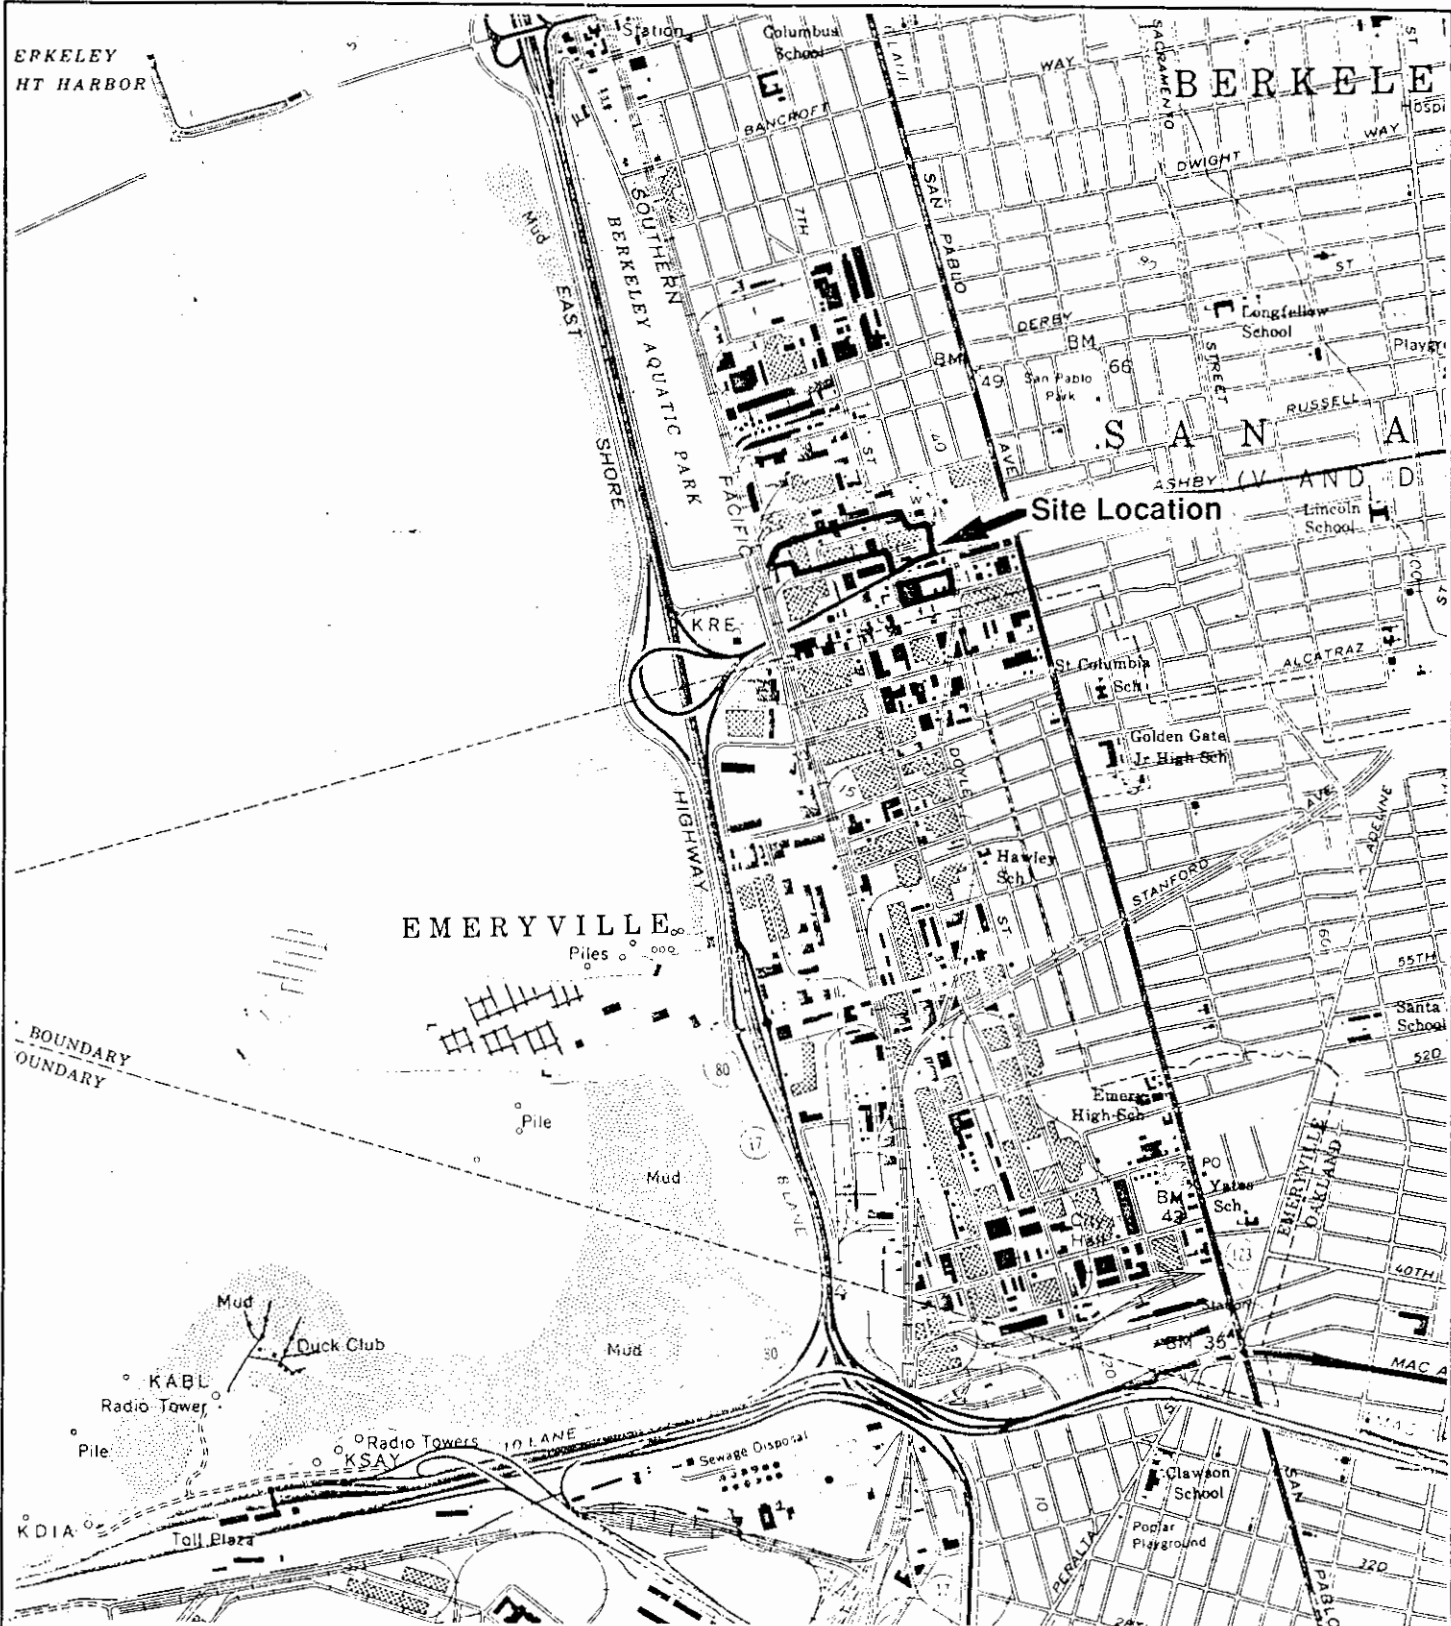

0 5 10 Miles

Scale

Figure 1

Location Map
Camp Ashby

North

Source: Base map from U.S.G.S., 1:250,000
San Francisco Quadrangle

Site No. J09CA076500

Figure 2
Site Map
Camp Ashby

Source: Base map from U.S.G.S., 1:24,000
Oakland West, CA Quadrangle

Site No. J09CA076500