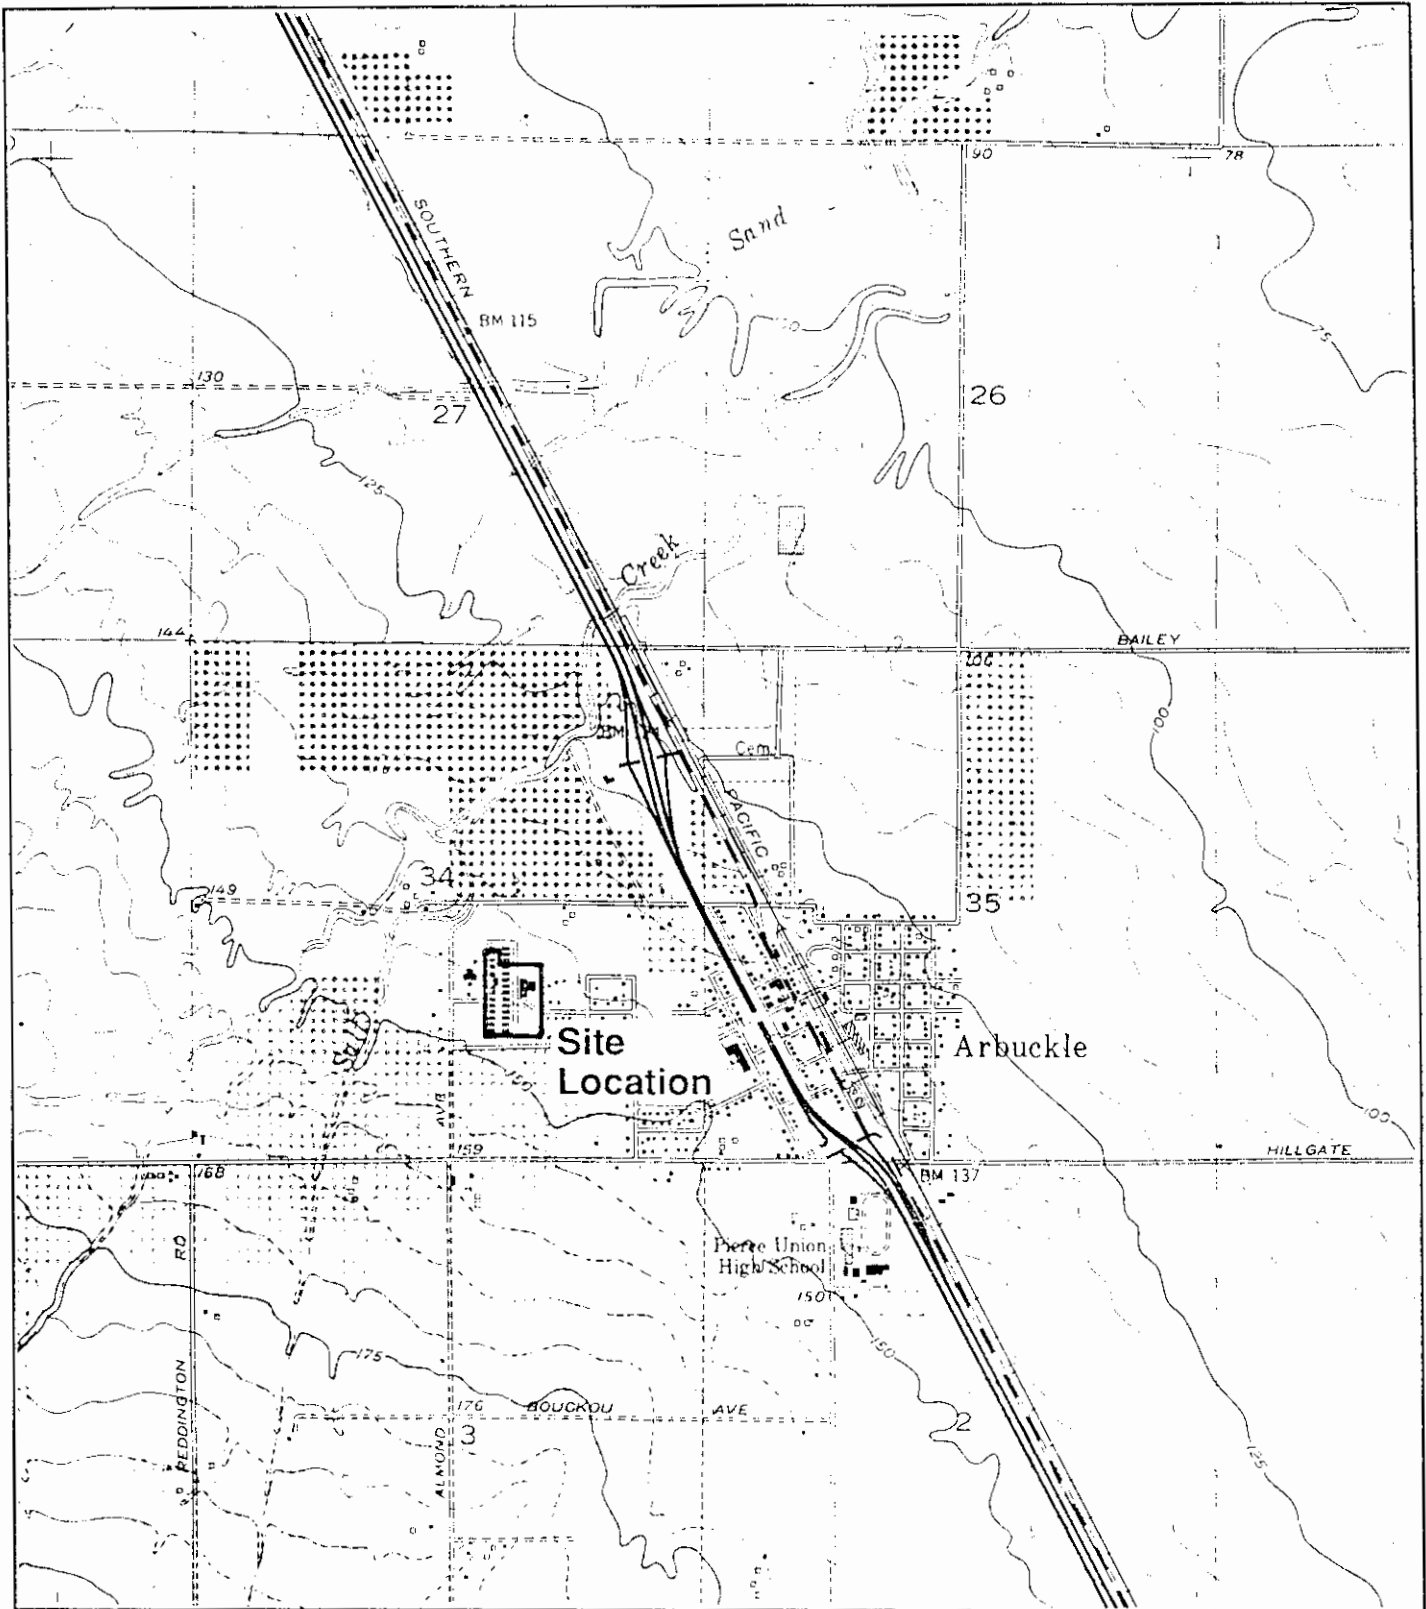

Site Location

0 5 10 Miles

Scale

Source: Base map from U.S.G.S., 1:250,000
 Ukiah, Chico, Santa Rosa and
 Sacramento Quadrangles

Figure 1
 Location Map
 Arbuckle POW Camp

Site No. J09CA075200

Figure 2
 Site Map
 Arbuckle POW Camp

Source: Base map from U.S.G.S., 1:24,000
 Arbuckle Quadrangle

Site No. J09CA075200